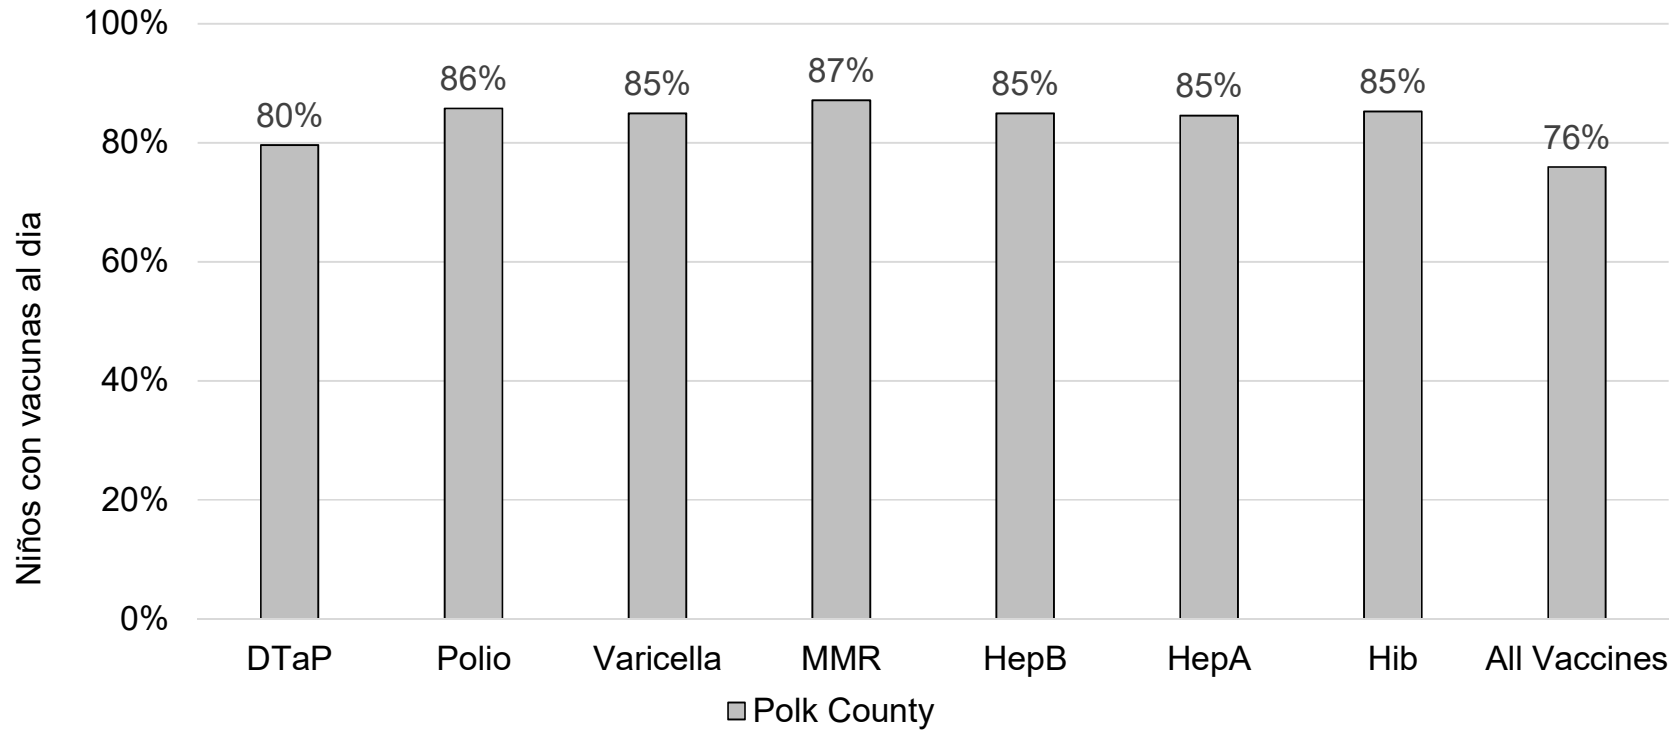

Cuántos niños menores de edad escolar* están al día con vacunas en su condado?

*Niños de 19 meses de edad en 15/01/2020 hasta 5 años de edad efectivo 01/09/2019
Fecha de evaluación: 02/03/2020
Fuente de datos: Oregon Alert IIS