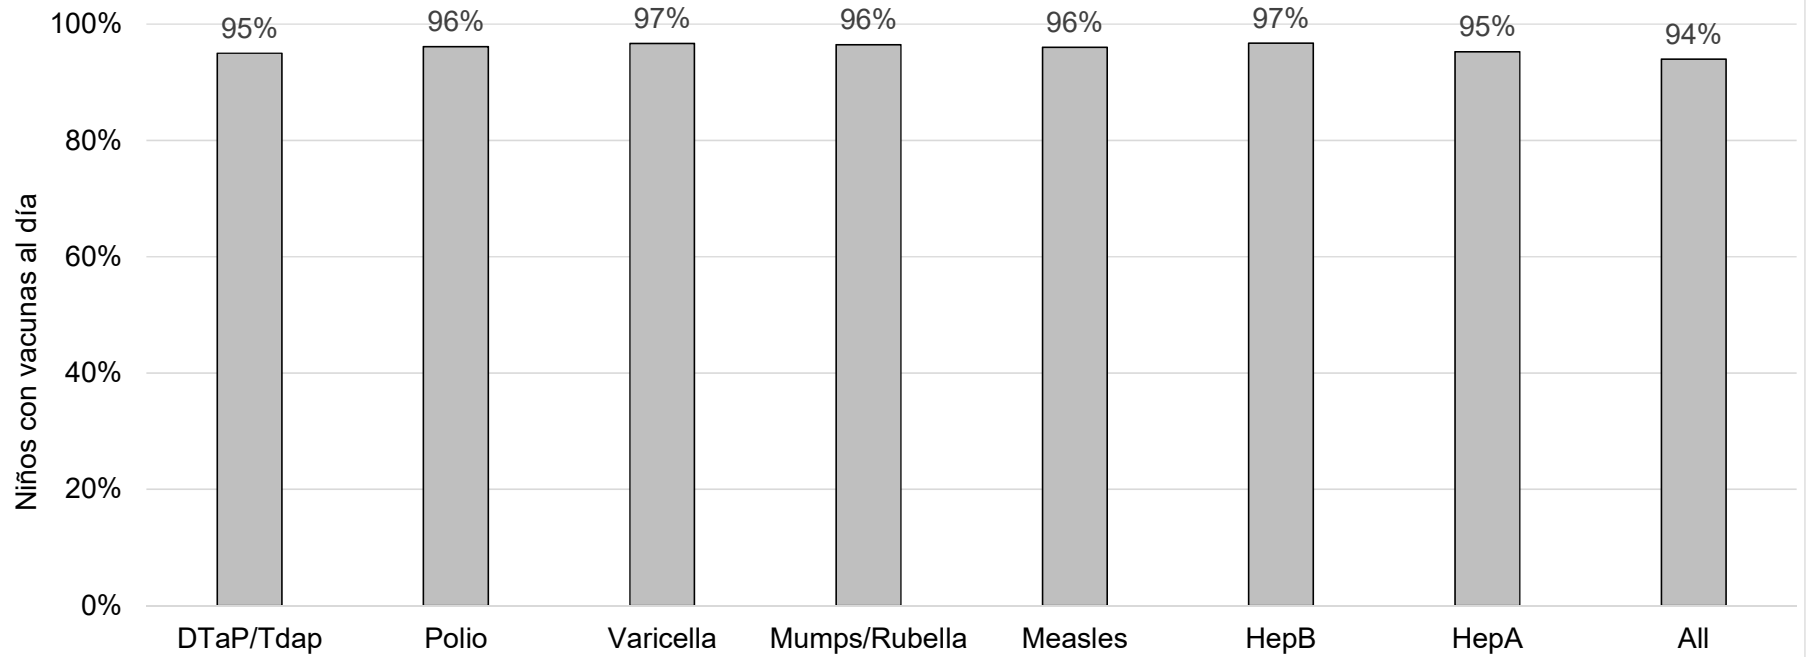

¿Cuántos niños en edad escolar* están al día con las vacunas en su condado?

* Jardín de infancia hasta el grado 12

Fecha de evaluación: 02/03/2020

Fuente de datos: Informes de Resumen de Inmunización Primaria

□ Polk County