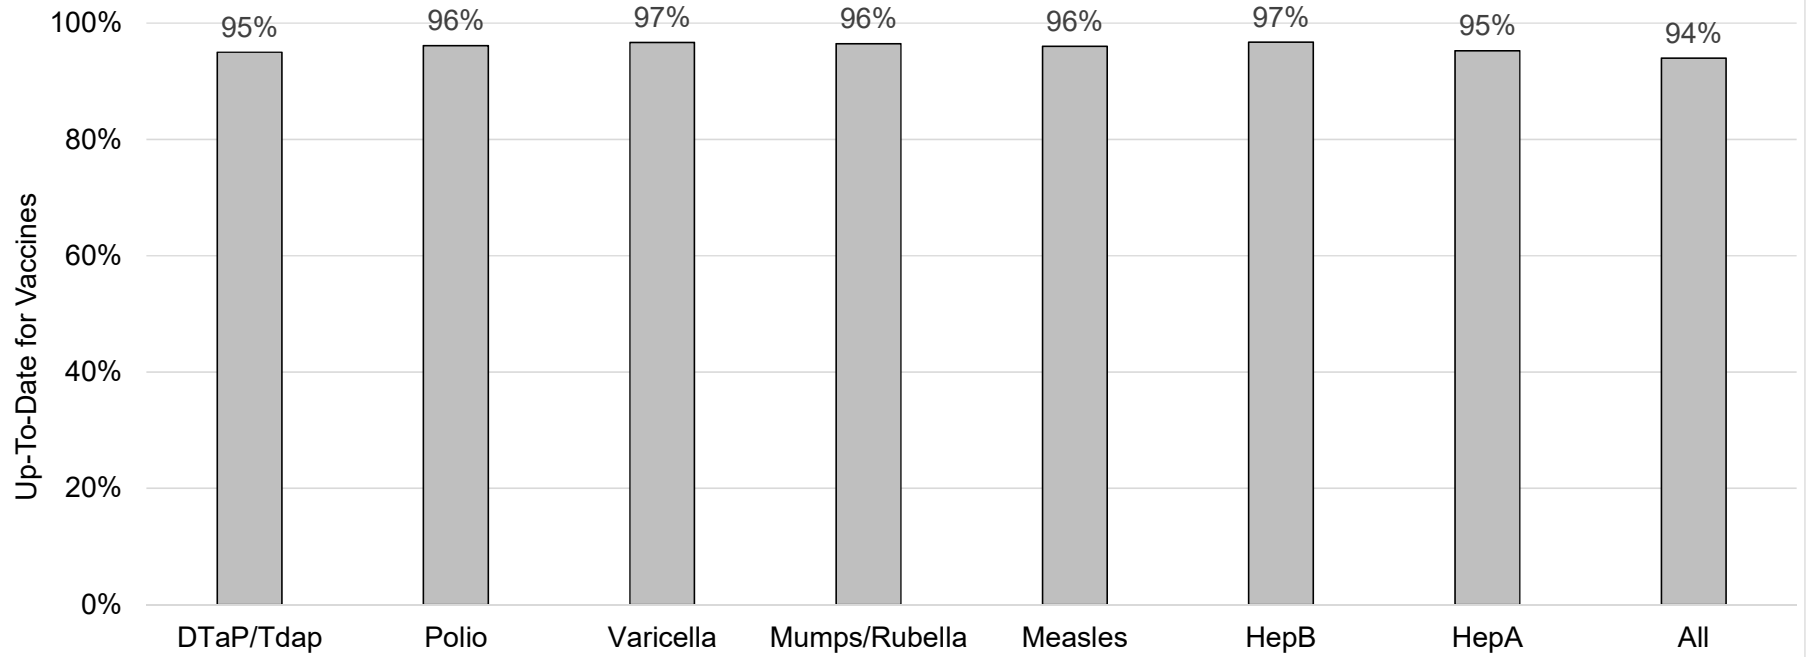

### How many school-age kids\* are up-to-date on vaccines in your county?

\*Kindergarten through 12th grade

Assessment date: 03/02/2020

Data source: Immunization Primary Review Summary Reports

□ Polk County